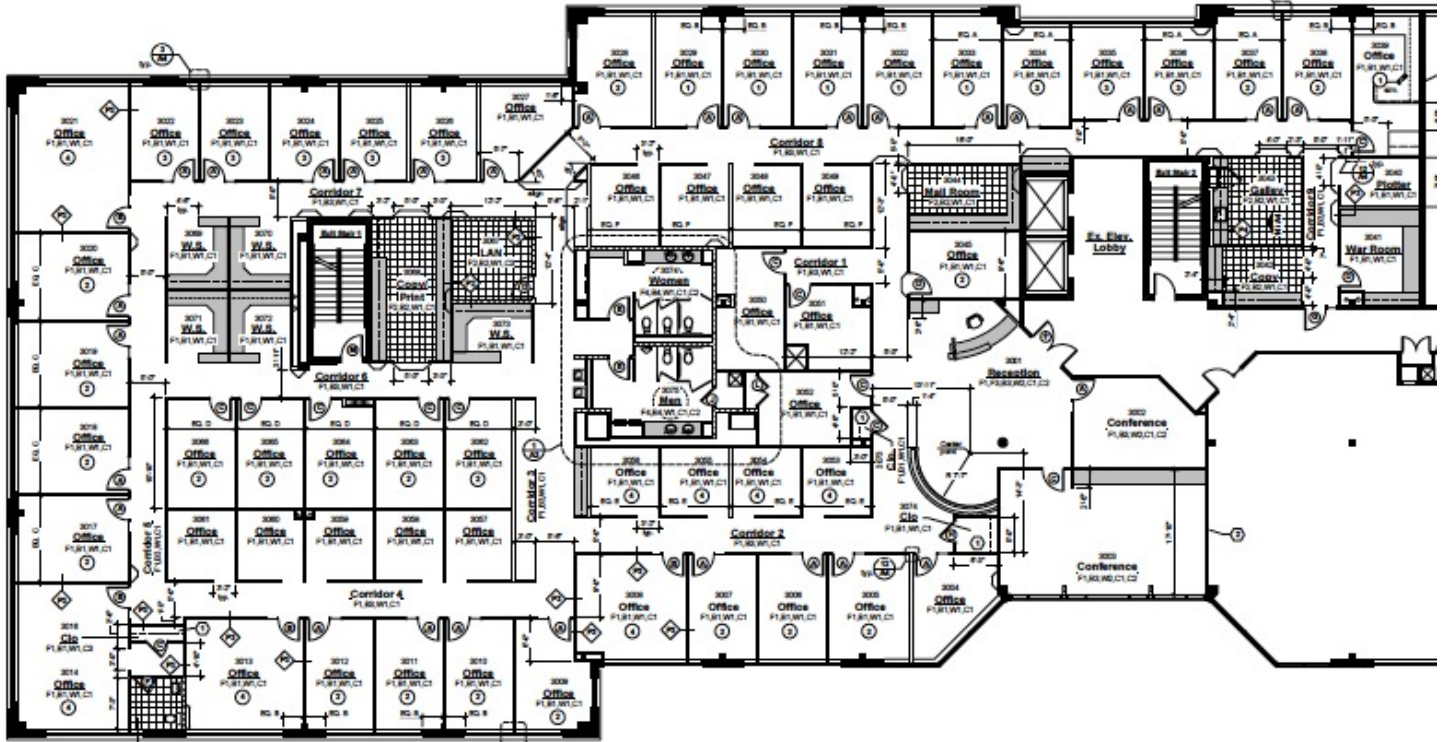

# University Professional Center 45155 Research Place, Ashburn, VA 20147

**Suite 300—Size: 18,347 rentable sq. ft.**

**For More  
Information  
Please Contact:**

Philip E. Meany  
Sharon M. Oliver  
Martin P. Griffin  
703.448.9400