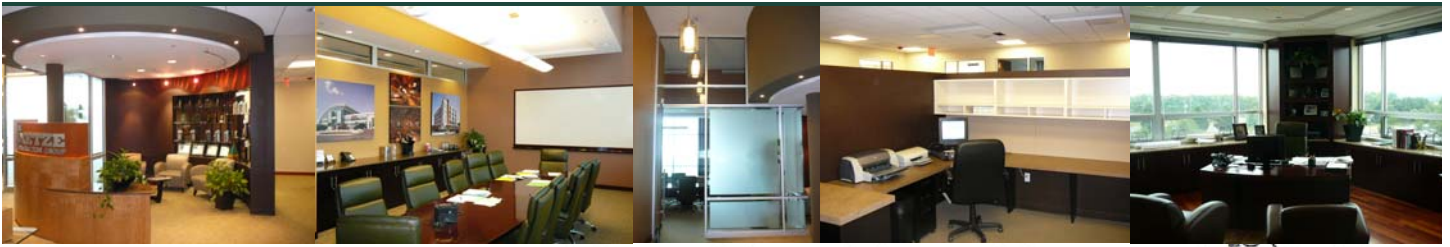

University Professional Center 45155 Research Place, Ashburn, VA 20147

Suite 300—Size: 18,347 rentable sq. ft.

**For More
Information
Please Contact:**

Philip E. Meany
Sharon M. Oliver
Martin P. Griffin
703.448.9400

MEANY & OLIVER
Real Estate Brokerage, Consulting & Investment

The information above has been obtained from sources believed reliable, Meany & Oliver Companies makes no guarantees, warranties, or representations as to the completeness or accuracy thereof. The presentation of this property is submitted subject to errors, omissions, changes to price or conditions prior to sale or lease, or withdrawal without notice.